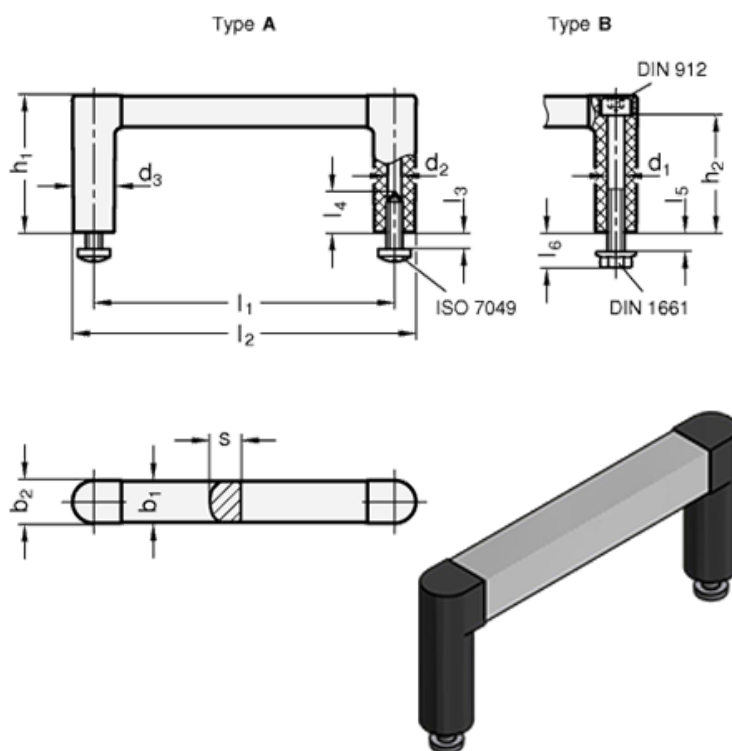

Data Sheet

Article number: 2042312235BELG

Description: E+G Handle GN 423-12-235-B-ELG
- ELG natural / grey, matte finish

Measures

b1 = 12	l2	= 247.5
b2 = 12.5	l3 Max.	= 5
d1 = M5	l4 Min.	= -
d2 = -	l5 Max.	= 5
d3 = 12.5	l6	= 10.5
h1 = 40	s	= 9
h2 = 34.5	Weight (g)	= 66
l1 = 235		